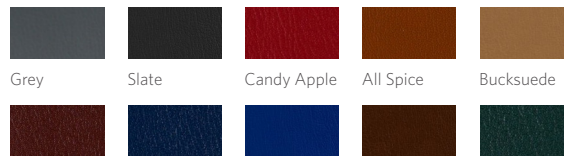

Warranty: Visit www.precor.com for warranty terms.

Color Options*

Frame

Black Pearl Gloss Metallic Gloss White**

* Custom frame colors are available, subject to minimum order quantities and extended lead times.

**Additional lead time applies.

Upholstery

Black

Additional Upholstery Options**

Burgundy Royal Blue Blue Jay Chocolate Hunter Green

* Additional upholstery options may have longer lead times. Please contact a sales representative.
* Colors may vary.